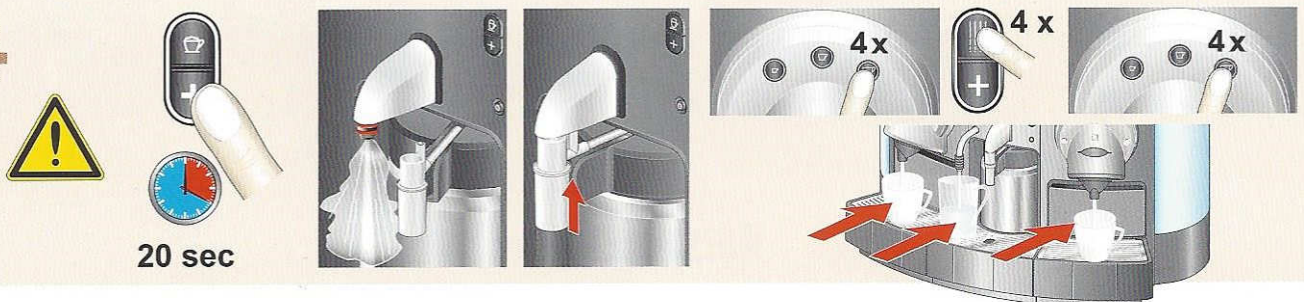

Quick Start

GEMINI | CS 220 PRO
Type 702 Coffee machine

1

2

3

4