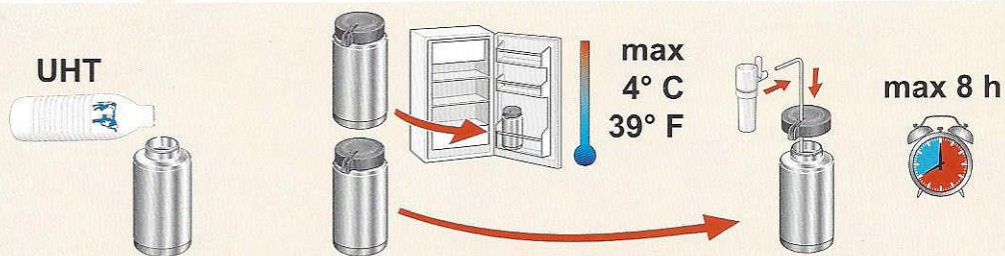

Quick Start

GEMINI | CS 220 PRO
Type 702 Coffee machine

1

2

3

4